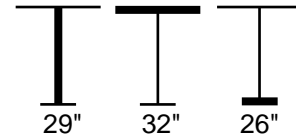

THE LOOK OF SEATING™
www.aarray.com

● ● ● #841-R32 Table

#841-R32

Anodized Aluminum Cross Base
Table with Adjustable Feet.
- 32" Round Stainless Steel Shell
Pattern Top with Elevated Edge.

Aarray llc
2840 N.W. Boca Raton Blvd.
Building 2 Suite C
Boca Raton, FL 33431
Ph: 561 447 9490, Fax: 561 447 9436
info@aarray.com