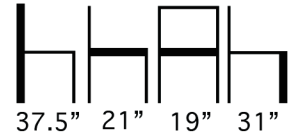

THE LOOK OF SEATING®
www.aceray.com

Design:
Cantarutti/Petricich

● ● ● #538 Barstool

Square Steel Frame Stacking
Barstool with Melamine Surface
Laminated Wood Seat and Back.

Melamine Colors:
White, Red, Yellow, Green, Orange, Pastel Blue, Sky